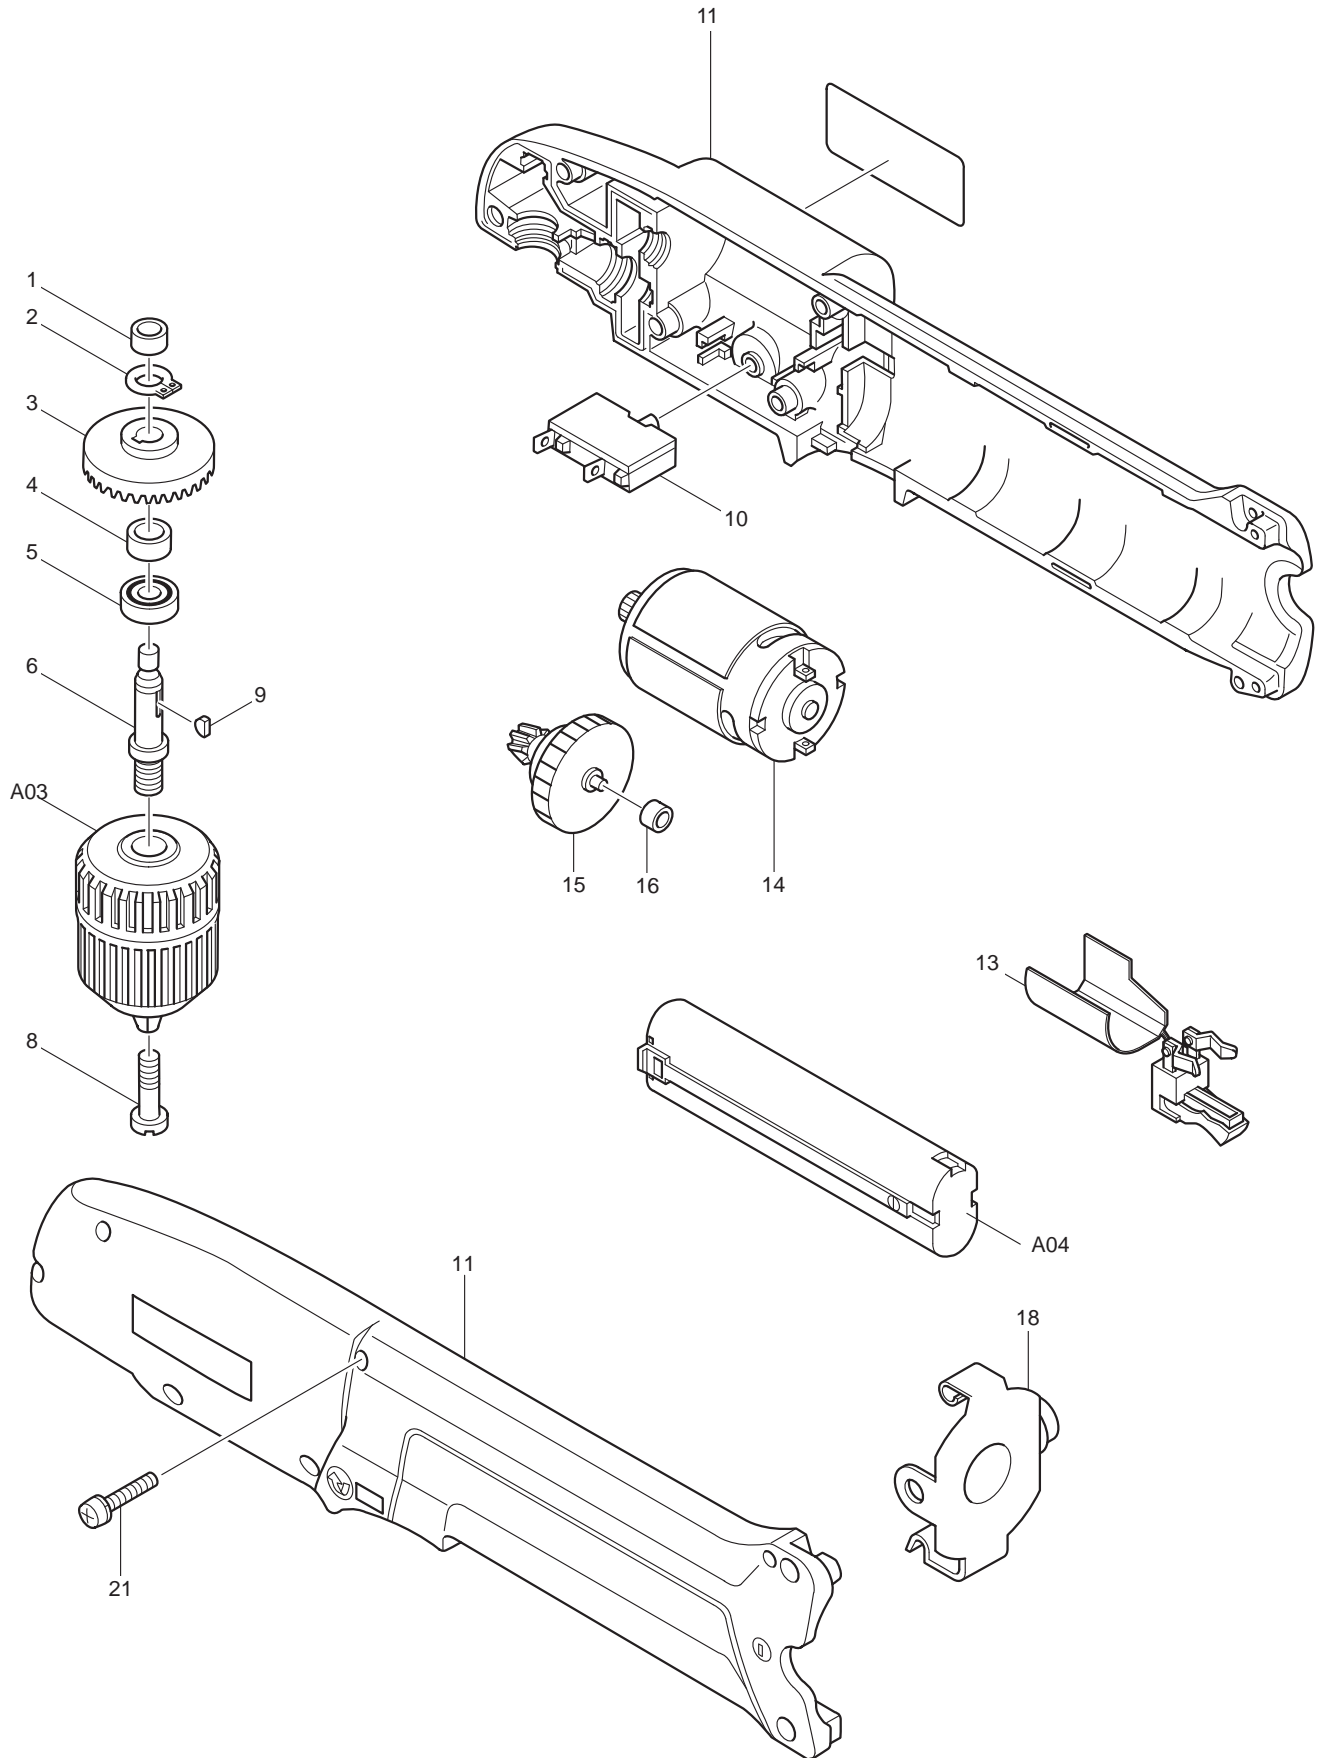

03 - 2010
DA391D / DA391DW
9.6V 3/8" ANGLE DRILL V.S.
(With Keyless Chuck)

Item No.	Type	Sub	Part No.	Description	Qty	Unit
1			214017-9	PLANE BEARING 5	1	PC.
2			961004-6	RETAINING RING S-8	1	PC.
3			221387-9	SPIRAL BEVEL GEAR 36	1	PC.
4			257106-7	RING 8	1	PC.
5			211031-6	BALL BEARING 608LLB	1	PC.
6			322278-8	SPINDLE	1	PC.
8			251451-2	- PAN HEAD SCREW M5X22	1	PC.
9			254031-3	WOODRUFF KEY 3	1	PC.
10			652532-9	OVER CURRENT RELAY BC51	1	PC.
11			182366-1	HOUSING SET (OLD# 414881-0 & 414882-8)	1	SET
13			651914-2	SWITCH TG55A	1	PC.
14			629623-1	DC MOTOR (OLD# 629595-0 - N/L/A)	1	PC.
		INC.	221851-0	SPUR GEAR 11	1	PC.
15			153193-3	GEAR COMPLETE	1	PC.
16			214019-5	PLANE BEARING 4	1	PC.
18	1		163157-9	SET PLATE	1	PC.
	2		342833-0	SET PLATE	1	PC.
21			911143-2	PAN HEAD SCREW M4X22	7	PC.
22			655000-B	Plug for Cigarette Lighter	1	PC.
23			931102-0	HEX NUT M4 (F/ HOUSING SET.)	9	PC.